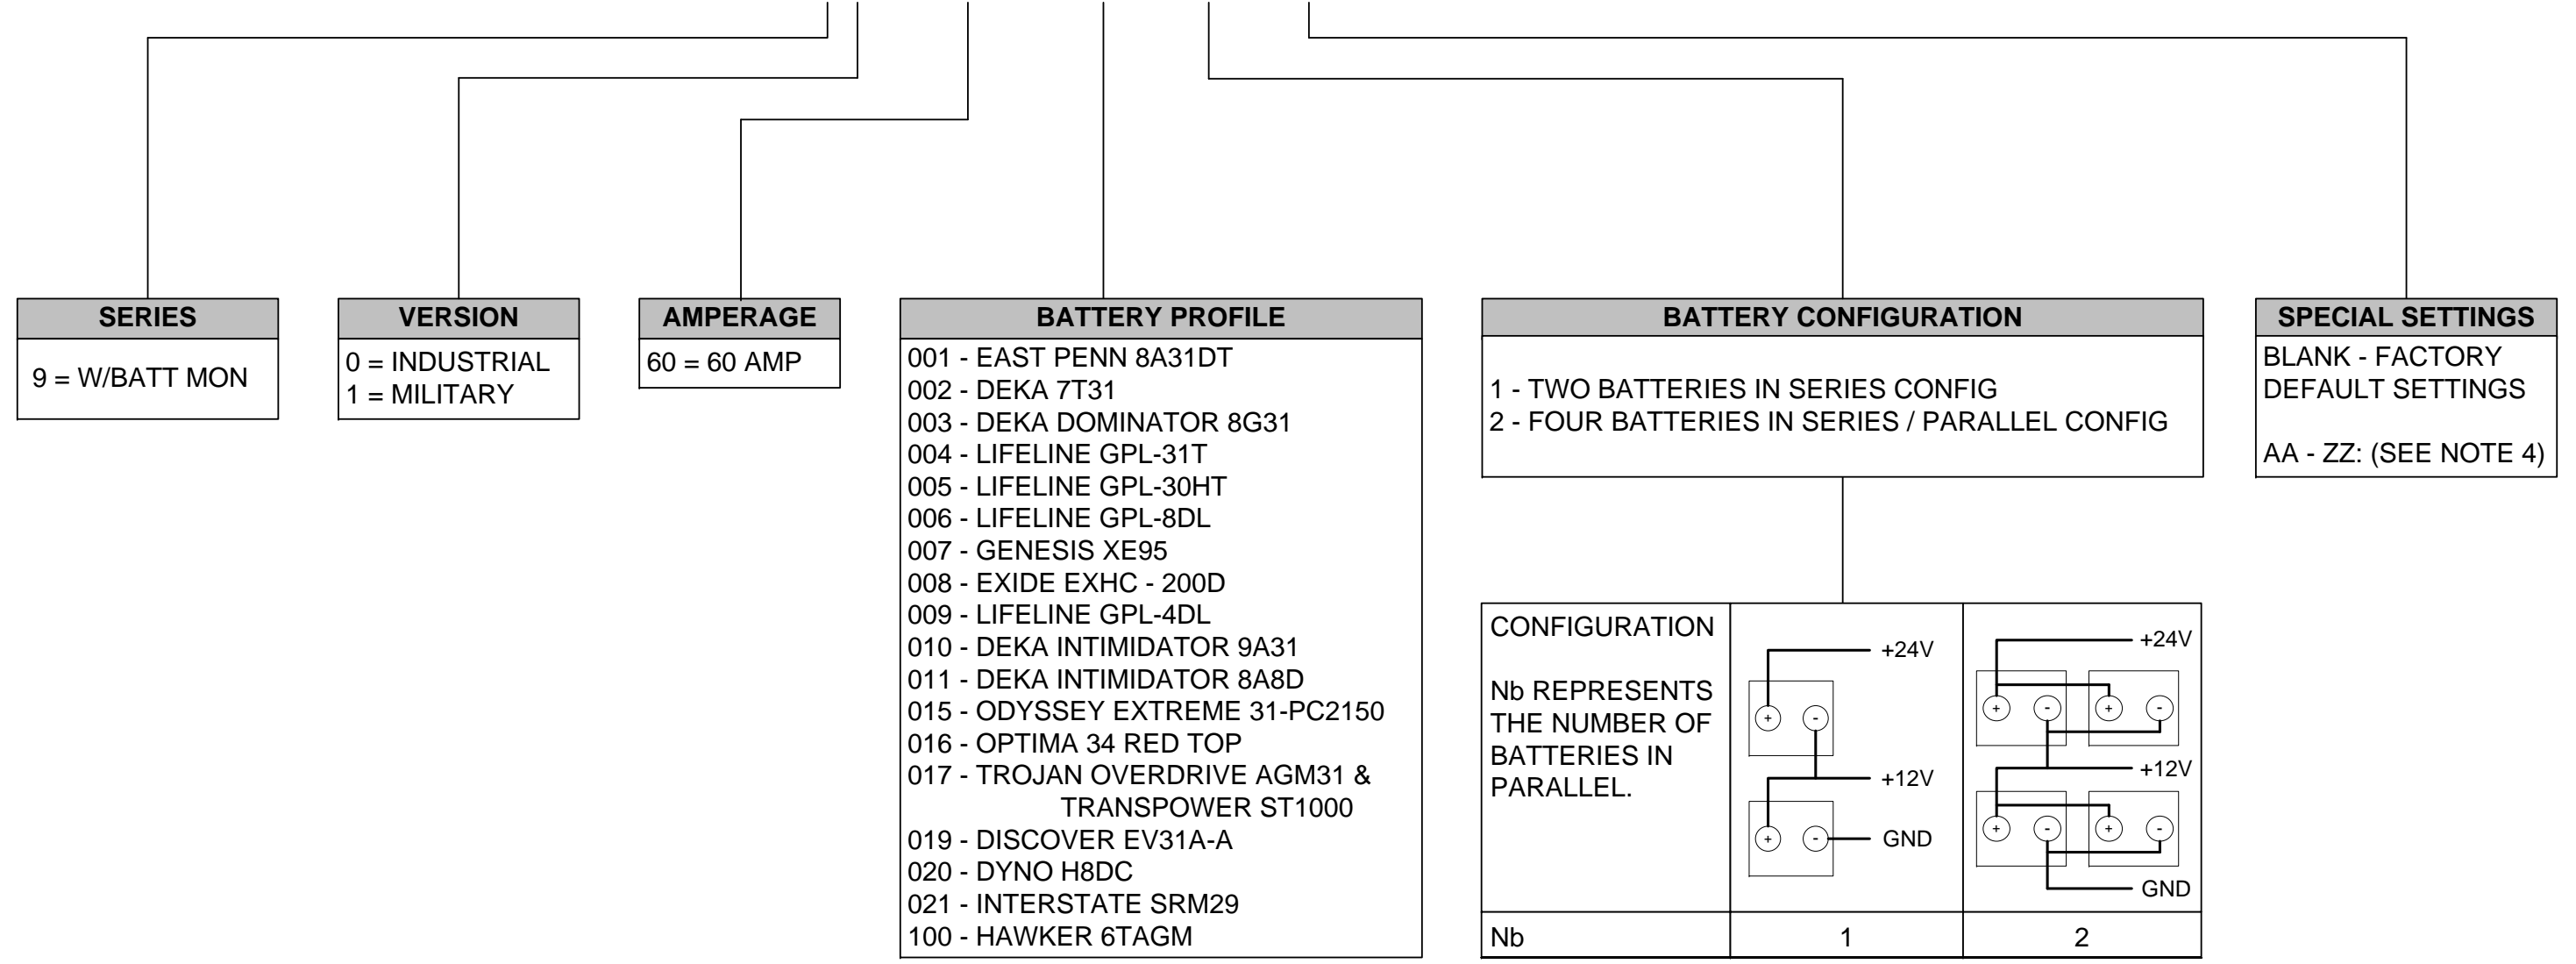

REVISIONS			
REV	DESCRIPTION	DATE	REA/ECO

90 – 60 - 001 - 2 - AA

SERIES
9 = W/BATT MON

VERSION
0 = INDUSTRIAL
1 = MILITARY

AMPERAGE
60 = 60 AMP

- BATTERY PROFILE**
- 001 - EAST PENN 8A31DT
 - 002 - DEKA 7T31
 - 003 - DEKA DOMINATOR 8G31
 - 004 - LIFELINE GPL-31T
 - 005 - LIFELINE GPL-30HT
 - 006 - LIFELINE GPL-8DL
 - 007 - GENESIS XE95
 - 008 - EXIDE EXHC - 200D
 - 009 - LIFELINE GPL-4DL
 - 010 - DEKA INTIMIDATOR 9A31
 - 011 - DEKA INTIMIDATOR 8A8D
 - 015 - ODYSSEY EXTREME 31-PC2150
 - 016 - OPTIMA 34 RED TOP
 - 017 - TROJAN OVERDRIVE AGM31 & TRANSPOWER ST1000
 - 019 - DISCOVER EV31A-A
 - 020 - DYNO H8DC
 - 021 - INTERSTATE SRM29
 - 100 - HAWKER 6TAGM

BATTERY CONFIGURATION

1 - TWO BATTERIES IN SERIES CONFIG
2 - FOUR BATTERIES IN SERIES / PARALLEL CONFIG

SPECIAL SETTINGS

BLANK - FACTORY DEFAULT SETTINGS
AA - ZZ: (SEE NOTE 4)

- NOTES:**
- 1) The purpose of this document is to detail an intelligent part numbering scheme for 90/91 series converter.
 - 2) The base software for all 90/91 series equalizers is the same.
 - 3) The appropriate battery profile and battery configuration is loaded based on customer requirements.
 - 4) There are several user configurable settings in an 90/91 series equalizer. If a customer wishes to change any of the settings from the factory recommended default, a two character alpha suffix may be assigned to distinguish it from a base model.

90 SERIES EQUALIZER PART NUMBERS ENTERED IN GLOVIA USING PART # CONFIGURATOR				
60A	--	---	Initial OEM	Comments
90-60-001-1			-	BASE
90-60-100-1-TR			TEXTRON	26.5 TOV
90-60-006-1-TR			TEXTRON	26.5 TOV