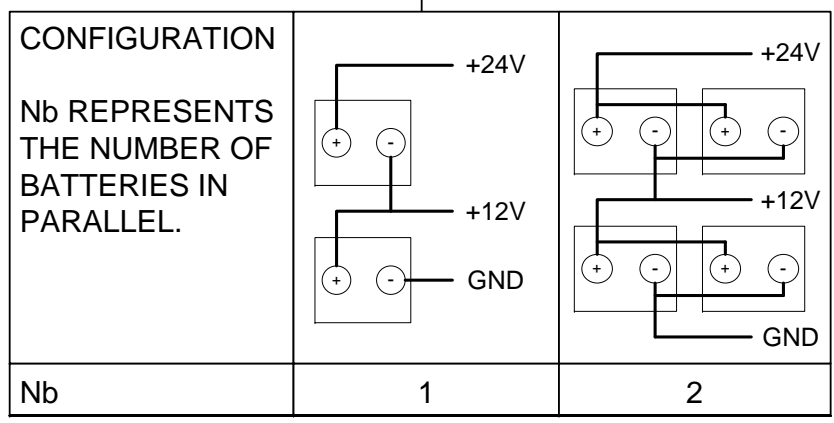

REVISIONS			
REV	DESCRIPTION	DATE	REA/ECO

90 – 60 - 001 - 2 - AA

SERIES
9 = W/BATT MON

VERSION
0 = INDUSTRIAL
1 = MILITARY

AMPERAGE
60 = 60 AMP

- BATTERY PROFILE**
- 001 - EAST PENN 8A31DT
 - 002 - DEKA 7T31
 - 003 - DEKA DOMINATOR 8G31
 - 004 - LIFELINE GPL-31T
 - 005 - LIFELINE GPL-30HT
 - 006 - LIFELINE GPL-8DL
 - 007 - GENESIS XE95
 - 008 - EXIDE EXHC - 200D
 - 009 - LIFELINE GPL-4DL
 - 010 - DEKA INTIMIDATOR 9A31
 - 011 - DEKA INTIMIDATOR 8A8D
 - 015 - ODYSSEY EXTREME 31-PC2150
 - 016 - OPTIMA 34 RED TOP
 - 017 - TROJAN OVERDRIVE AGM31 & TRANSPOWER ST1000
 - 019 - DISCOVER EV31A-A
 - 020 - DYNO H8DC
 - 021 - INTERSTATE SRM29
 - 100 - HAWKER 6TAGM

BATTERY CONFIGURATION

1 - TWO BATTERIES IN SERIES CONFIG
2 - FOUR BATTERIES IN SERIES / PARALLEL CONFIG

SPECIAL SETTINGS

BLANK - FACTORY DEFAULT SETTINGS
AA - ZZ: (SEE NOTE 4)

- NOTES:**
- 1) The purpose of this document is to detail an intelligent part numbering scheme for 90/91 series converter.
 - 2) The base software for all 90/91 series equalizers is the same.
 - 3) The appropriate battery profile and battery configuration is loaded based on customer requirements.
 - 4) There are several user configurable settings in an 90/91 series equalizer. If a customer wishes to change any of the settings from the factory recommended default, a two character alpha suffix may be assigned to distinguish it from a base model.

90 SERIES EQUALIZER PART NUMBERS ENTERED IN GLOVIA USING PART # CONFIGURATOR				
60A	--	---	Initial OEM	Comments
90-60-001-1			-	BASE
90-60-100-1-TR			TEXTRON	26.5 TOV
90-60-006-1-TR			TEXTRON	26.5 TOV